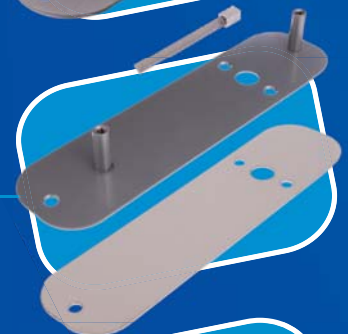

5000 Series Accessories

BL5000KSC or BL5000KSS

- Keypad only to suit 5000 series
- Finished in stain chrome or stainless steel

BL5001002K

- Converts a LW 002 deadlock into a Borg 5000 Series digital Lock
- Kit includes mounting plate, spindle and fixing screws
- Use existing deadlock body
- Keypad not included

BL50013572K

- Converts an existing LW 3572 mortice lock into a Borg 5000 Series Digital Lock
- Kit includes mounting plate, cover plate, spindle and fixing screws
- Use existing mortice lock body and internal furniture
- Keypad not included

BL50013582K

- Converts an existing LW 3582 mortice lock into a Borg 5000 Series Digital Lock
- Suitable for outward opening doors only
- Kit includes mounting plate, cover plate, spindle and fixing screws
- Use existing mortice lock body and internal furniture
- Keypad not included

SPBL5001

- Replace a KNK entrance set with a Borg 5000 Series Digital Lock
- Kit includes 2 x mounting plates
- BL5000SC lock not included

For all other models and applications please contact your local Account Manager.